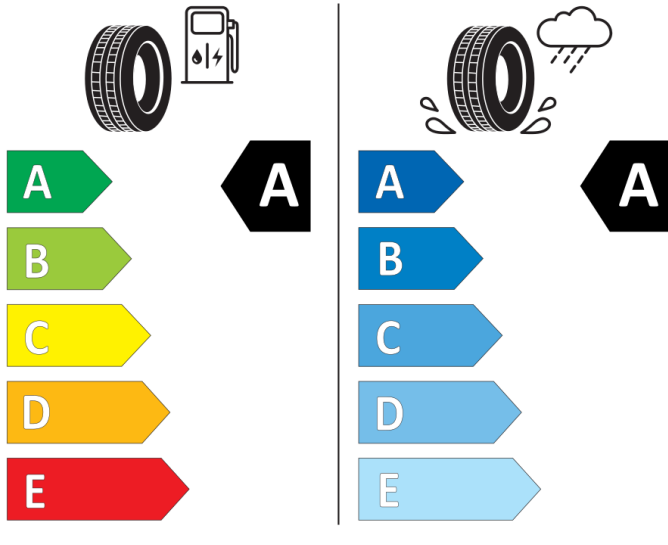

ENERGIA

BRIDGESTONE

13952

215/55 R17 94 V

C1

2020/740