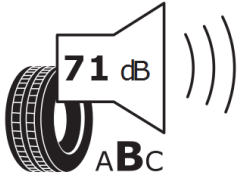

ENERGIA

BRIDGESTONE

13952

215/55 R17 94 V

C1

2020/740