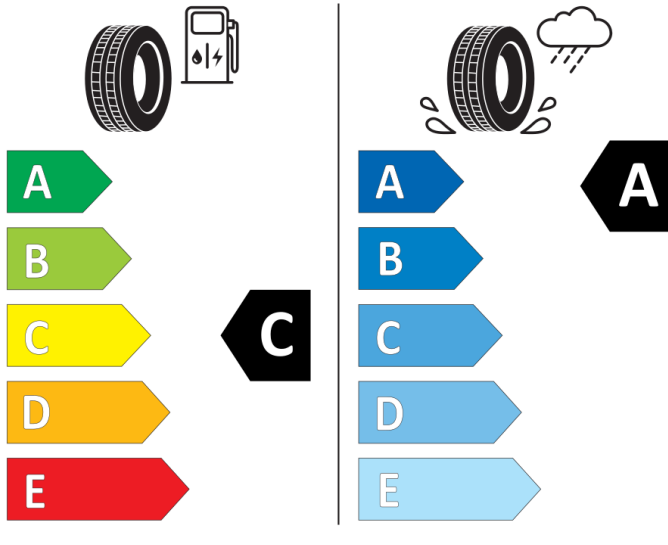

ENERGIA

BRIDGESTONE

9884

225/40 R19 93 W XL

C1

2020/740