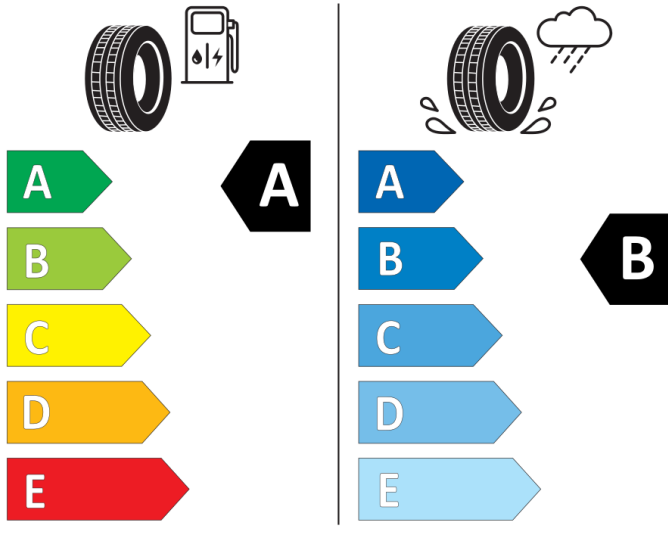

# ENERG

Bridgestone

23309

215/50 R18 96 W XL

C1

2020/740